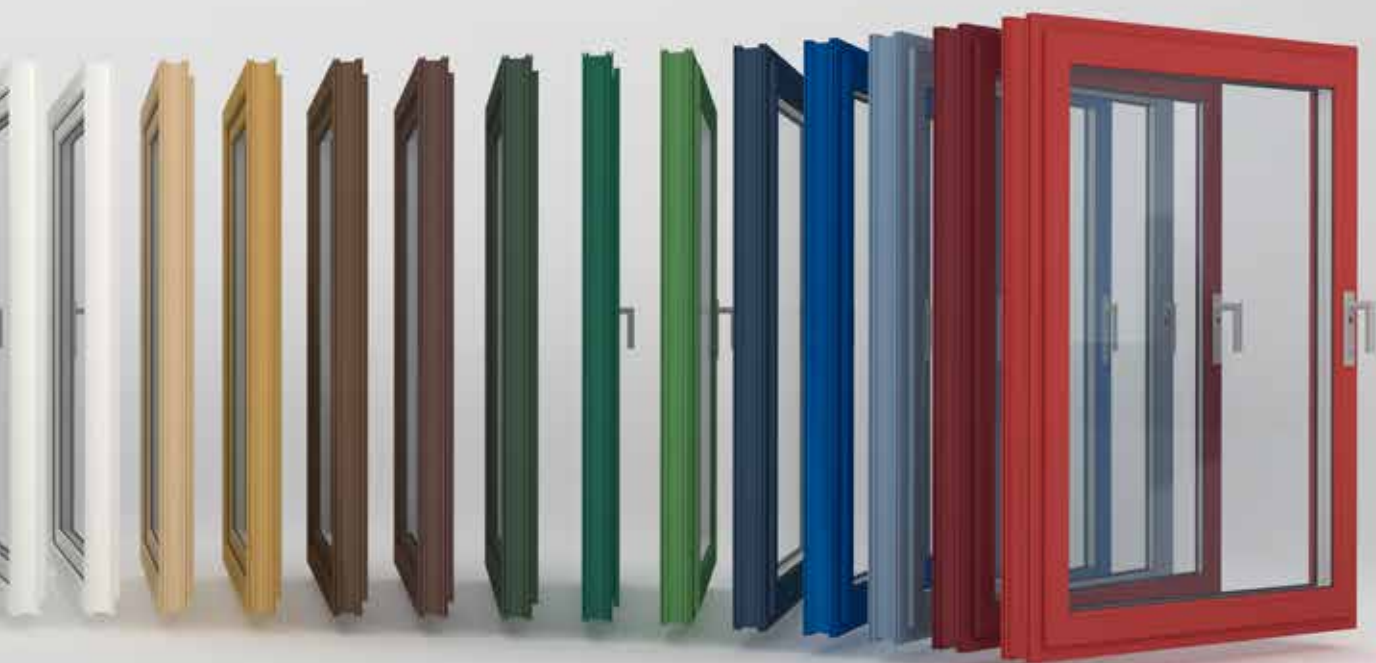

TITANIUM

**Metallic gives windows a unique effect**

IRON

SILVER

BRONZE

*Impress with the  
**finest colours***

Give your home's architecture an exclusive look and individuality. The colour effect is exceptional thanks to the original proCoverTec surface technology. Elegant and satin with an unparalleled appearance. Choose your favourite colour.

# ***Colour on all sides, it is only possible with Full Cover***

It is only available from KBE: The coating on all sides with proCoverTec. Why should only the outside gleam in the finest window colours? You and your family are now able to experience the joy of colour indoors too. With Full Cover, the entire window is coated in your favourite colour – on the outside and inside. KBE uses this state-of-the-art technology to coat the window profiles on all sides at the factory. This allows you to experience an ambience like never before. Instead of going unnoticed, choose to purposefully highlight white windows with Full Cover and incorporate windows into your ambience.